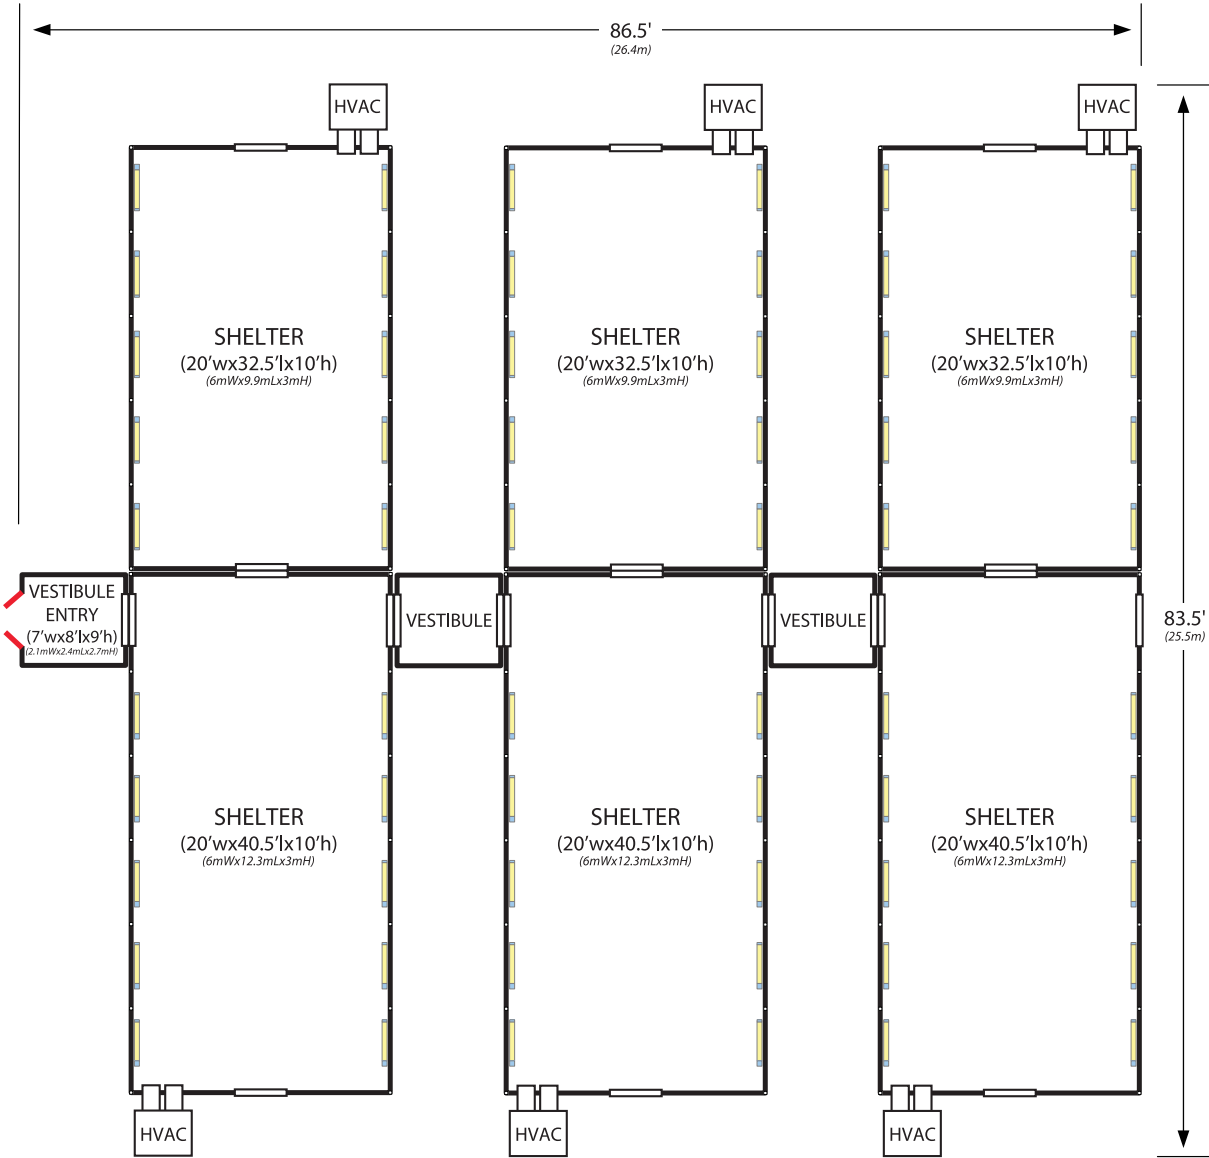

MODULE 6S • 4,500 SQ FT (418m²)

ALTERNATIVE CONFIGURATIONS

-  Bump Thru Doors
-  Double Zipper Door
-  Light Assembly