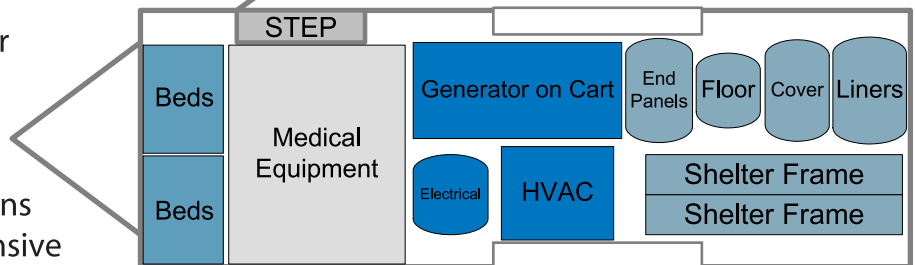

RAPIDSURGE™ SYSTEMS

Tailored to your specifications, our **RapidSurge™** series provides instant ward space in portable shelters, packaged into ready-to-haul cargo trailers.

SURGE SOLUTION FEATURES:

- Up to 1,700 sq. ft. of surge capacity per trailer unit
- Quick and easy setup on any level surface: pavement, grass or sand
- Multiple heavy duty patient bed options for nursing care, special needs or intensive care; beds include mattress, IV pole, and linens
- HVAC, electrical and lighting systems included; portable generators available in several sizes
- Stow and tow - always ready to deploy, use trailer on-site as secure storage, work space or sleeping quarters

Trailer Layout

PORTABILITY FEATURES:

- Ready-to-haul - tow behind a pickup
- Side access door and drop-down rear door for easy loading and unloading
- Equipment sets are pre-packed for hand carry. No forklift required!
- Weather-tight with locking doors; eliminates need for warehouse space
- Beds stored in carts for ease and speed of setup