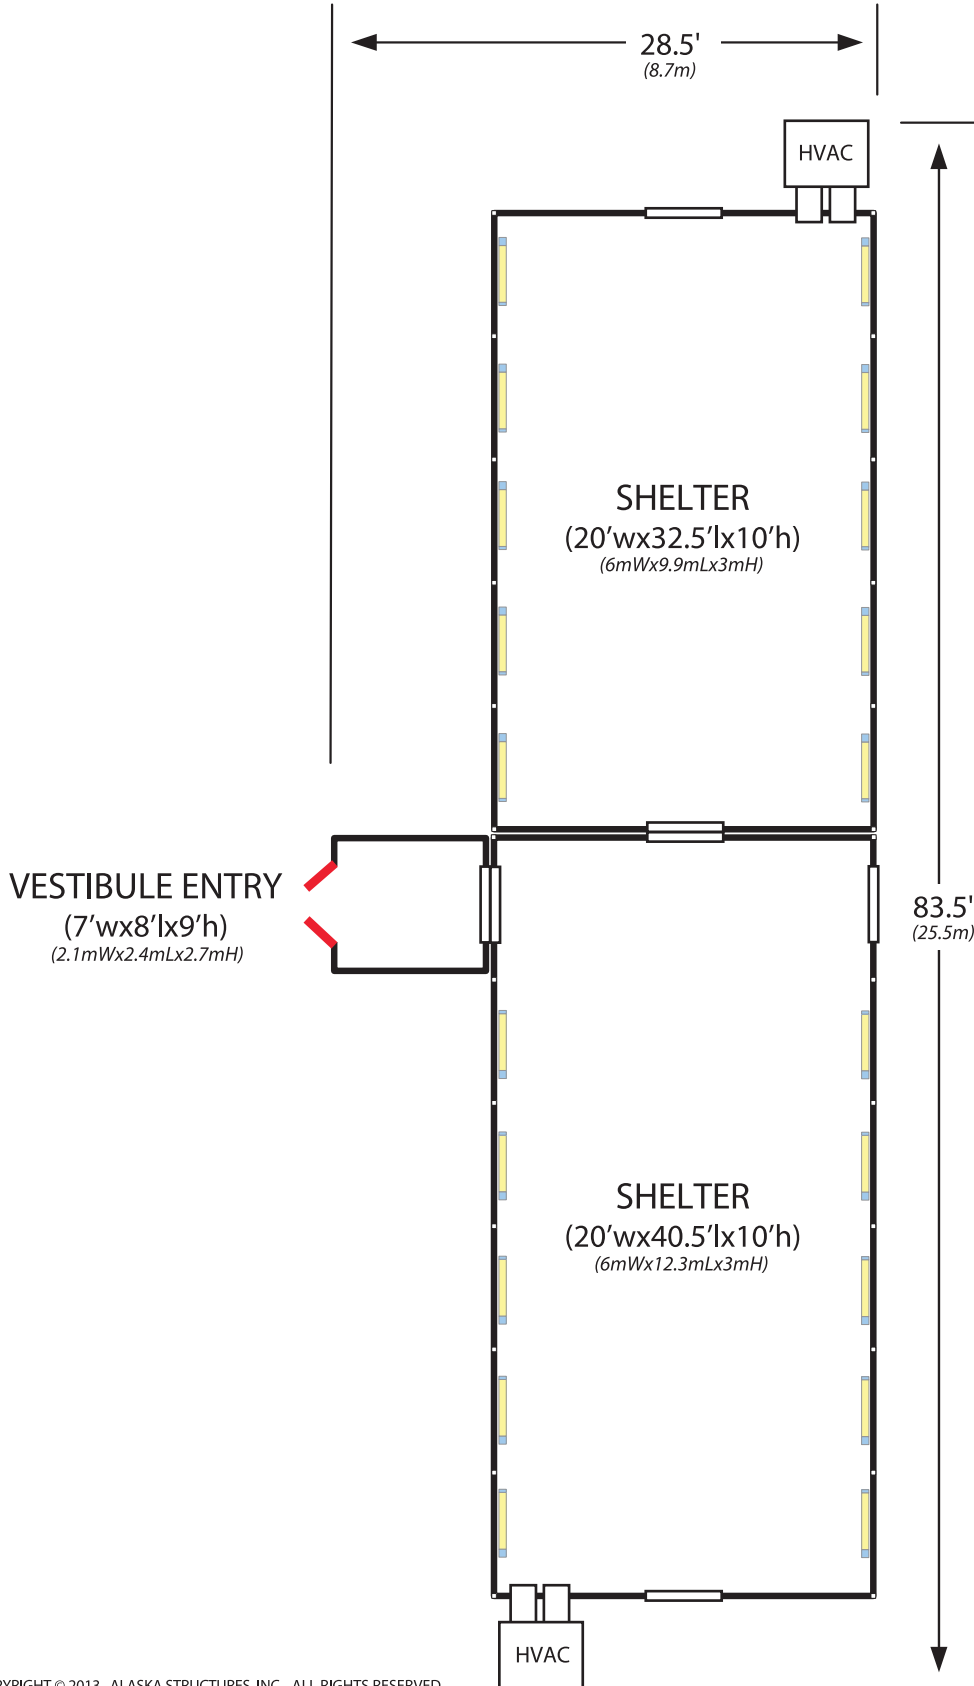

MODULE 2S • 1,500 SQ FT (139.4m²)

ALTERNATIVE CONFIGURATIONS

- Bump Thru Doors
- Double Zipper Door
- Light Assembly